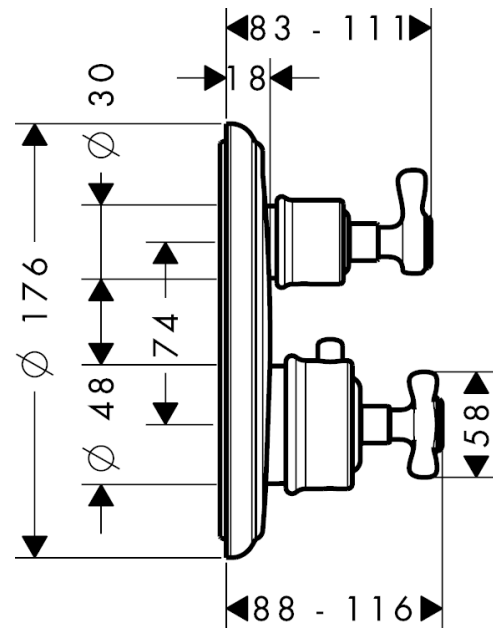

## AXOR Montreux

Thermostatic mixer for concealed installation with shut-off/ diverter valve

Surfaces: **chrome** Article Number: **16820000**

### Description

#### product features

- 2 outlets
- safety lock at 40° C
- flow rate: 26 l/min
- operating pressure: min. 0.1 MPa/max. 1.0 MPa

### Scale drawing